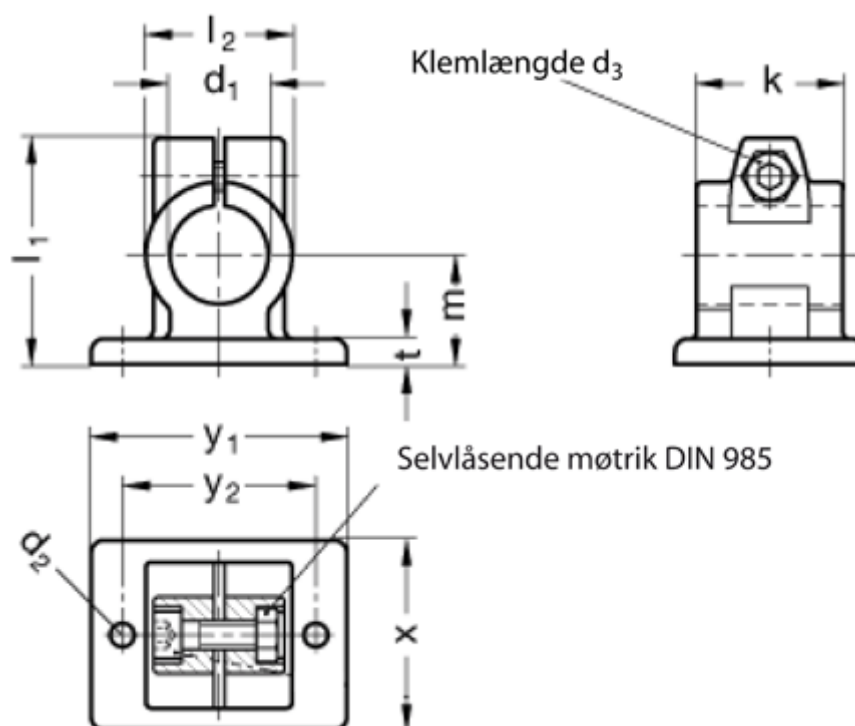

Article number: 201463B30402BL

Description: E+G
Flanged Connector GN 146.3-B30-40-2-BL

Measures

Adjustable clamp lever = GN 911-M 8-32 have to be ordred separately

d_1 = B30
 d_2 = 6.5
 d_3 = M 8
 k = 40
 l_1 = 62
 l_2 = 40
 m = 30

t = 7
 x = 52
 y_1 = 70
 y_2 = 53